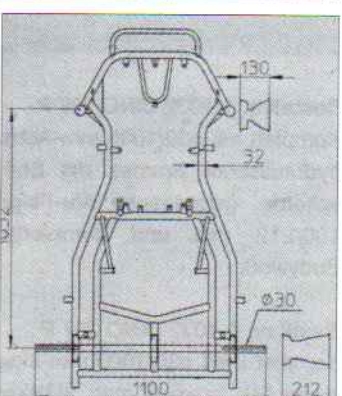

DINO

HONDA PRO-KART
• DINO PRO-KART GP (32mm chassis)
£1058

- Also available Dino Cadet £780 and Junior short wheelbase karts
- Dino Fun/Commercial Hire karts
- Dino range of performance engines/cars

All karts inc. Seat & Bodywork
Prices plus carriage + VAT.
Distributor/Agents required for
N.Ireland/Eire/Scotland and English
regions.
Please contact us for further
information.
Full catalogue and price list available.
Or call into our showroom.