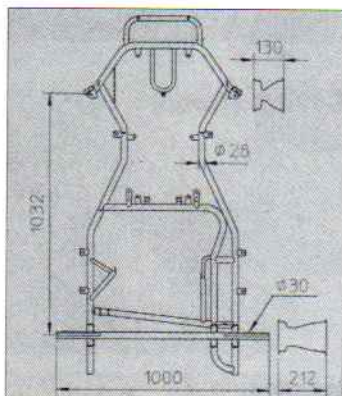

DINO

'FIT FOR THE UK' DINO KARTS

DINO

FORMULA C (100C)
• DINO 197P (28mm chassis)
£850

Test Karts

For Formula A,
B, C, JICA and
125

Phone for terms
and availability

DINO