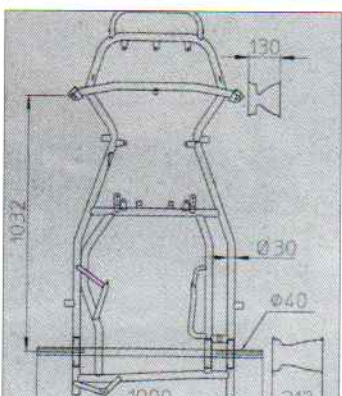

DINO

'FIT FOR THE UK' DINO KARTS

DINO

FORMULA C (100C)
• DINO 197P (28mm chassis)
£850

Test Karts

For Formula A,
B, C, JICA and
125

Phone for terms
and availability

DINO

FORMULA A, B, C, JICA
• DINO 297 (28mm chassis)
CIK homologated £999

• DINO 397 (30mm chassis)
CIK homologated £1058

• DINO 497 (30/32mm chassis)
CIK homologated £1095

125/250 SINGLE

• DINO 597 (30/32mm chassis)
CIK homologated £1359